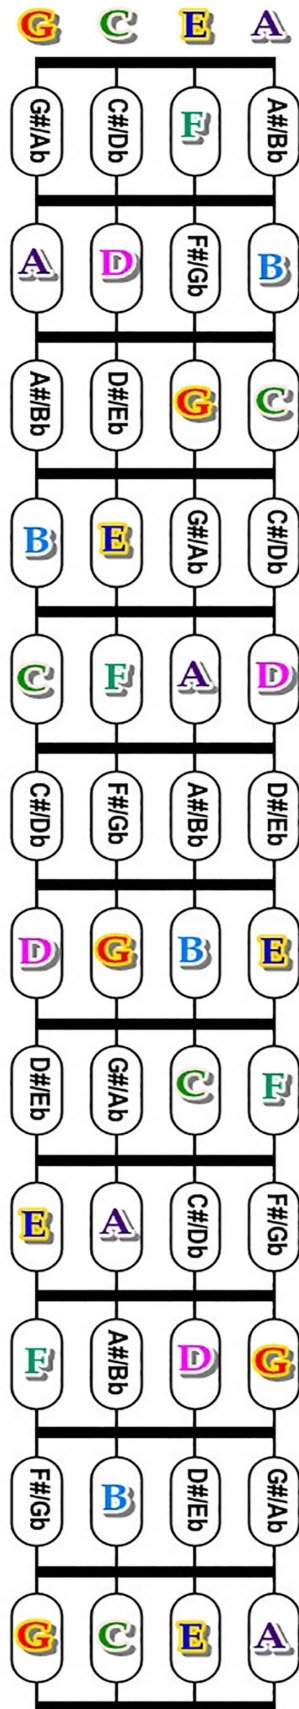

Notes On UKULELE Fretboard (Diagram)

& 28 Popular Chord Charts

For "GCEA" Standard Tuning

Little Corner of @ Music Lover . com

A 	A7 	Am 	Am7
B 	B7 	Bm 	Bm7
C 	C7 	Cm 	Cm7
G 	G7 	Gm 	Gm7
F 	F7 	Fm 	Fm7
E 	E7 	Em 	Em7
D 	D7 	Dm 	Dm7